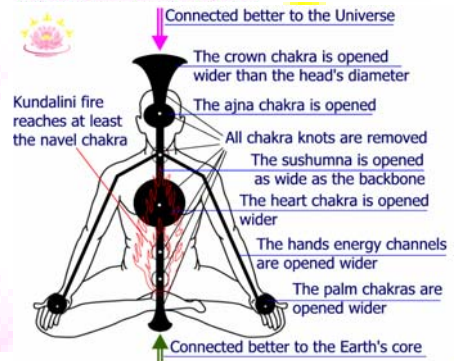

Please contact Jane on (06) 837 3806 or 021 240 7302 for any further information or to make a booking. E-mail: openheartwairoa@xtra.co.nz

- Workshops will be in Wairoa - Venue to be announced
- Workshop times: 8.30am registration. 9 am start to approx. 5.30 / 6pm.
- All workshop materials, morning and afternoon tea is provided. Please bring your own lunch. Cafes etc are also nearby for lunch.

Upcoming Workshop Date(s): Thurs 13 July 2009 (Level 1)
Fri 14 July 2009 (Level 2)