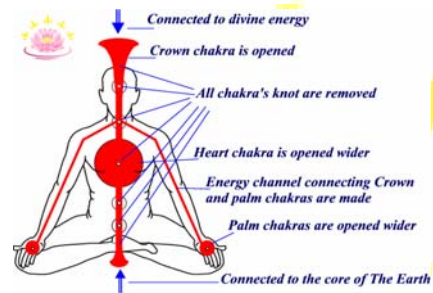

Please contact Jane on (06) 837 3806 or 021 240 7302 for any further information or to make a booking. E-mail: openheartwairoa@xtra.co.nz

- Workshops will be in Wairoa - Venue to be announced
- Workshop times: 8.30am registration. 9 am start to approx. 5.30 / 6pm.
- All workshop materials, morning and afternoon tea is provided. Please bring your own lunch. Cafes etc are also nearby for lunch.

Upcoming Workshop Date(s): Thurs 13 July 2009 (Level 1)
Fri 14 July 2009 (Level 2)