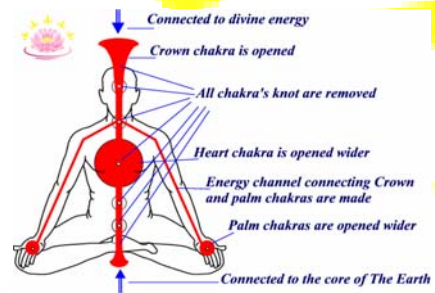

Please contact Jane on (06) 837 3806 or 021 240 7302 for any further information or to make a booking. E-mail: openheartwairoa@xtra.co.nz

- Workshops will be at Camp Kaitawa - Accommodation available
- Workshop times: 8.30am registration, 9 am start to approx. 5.30 / 6pm.
- All workshop materials, morning and afternoon tea is provided. Please bring lunch to share or $3 per meal.

Upcoming Workshop Date(s): Fri 25 Sept 2009 (Level 1)
Sat 26 Sept 2009 (Level 2)