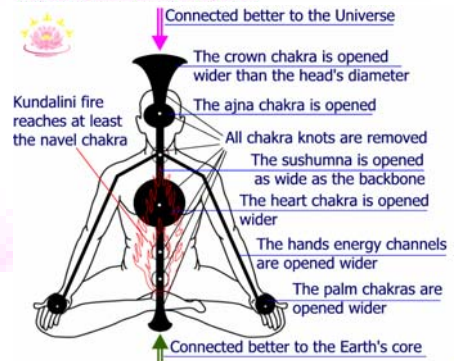

Please contact Jane on (06) 837 3806 or 021 240 7302 for any further information or to make a booking. E-mail: openheartwairoa@xtra.co.nz

- Workshops will be at Camp Kaitawa - Accommodation available
- Workshop times: 8.30am registration, 9 am start to approx. 5.30 / 6pm.
- All workshop materials, morning and afternoon tea is provided. Please bring lunch to share or $3 per meal.

Upcoming Workshop Date(s): Fri 25 Sept 2009 (Level 1)
Sat 26 Sept 2009 (Level 2)